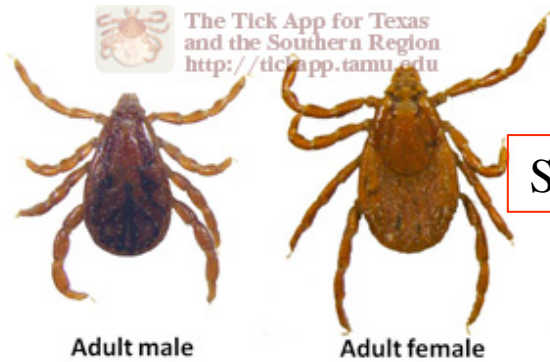

# Four Ixodid Ticks of Importance

## Spot Identification

Adult male

Adult female

**Brown dog tick**  
*Rhipicephalus sanguineus*  
No Ornamentation

**Blacklegged tick**  
*Ixodes scapularis*  
No Ornamentation

Adult male

Adult female

Short mouthparts

Adult male

Adult female

**American dog tick**  
*Dermacentor variabilis*  
Ornamentation on 'back'

Ornamentation

**Lone star tick**  
*Amblyomma americanum*  
Ornamentation

Adult male

Adult female

Long mouthparts  
Shaded Habitats