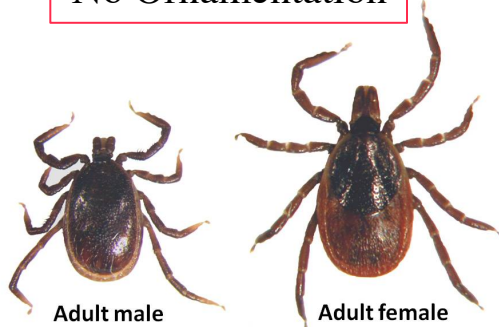

# Four Ixodid Ticks of Importance

## Spot Identification

Adult male

Adult female

**Brown dog tick**  
*Rhipicephalus sanguineus*  
No Ornamentation

**Blacklegged tick**  
*Ixodes scapularis*  
No Ornamentation

Adult male

Adult female

Short mouthparts

Adult male

Adult female

**American dog tick**  
*Dermacentor variabilis*  
Ornamentation on 'back'

Ornamentation

**Lone star tick**  
*Amblyomma americanum*  
Ornamentation

Adult male

Adult female

Long mouthparts  
Shaded Habitats